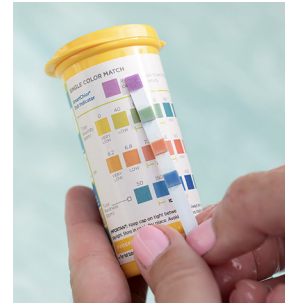

# TEST STRIPS & FRESH MINERAL WATER<sup>®∞</sup>

FROG<sup>®</sup> @ease<sup>®</sup> TEST STRIPS FOR HOT TUBS & SWIM SPAS

FROG @ease reduces chlorine use up to 75%\*

## SmartChlor<sup>®</sup> Out Indicator

If lighter, check to see if the Cartridge is empty.

\*New Improved FROG @ease Test Strips with easy to read color on the "Out Indicator."

Other test strips will show Total Chlorine and Free Chlorine ranges that are different than the way FROG @ease works, which causes confusion.