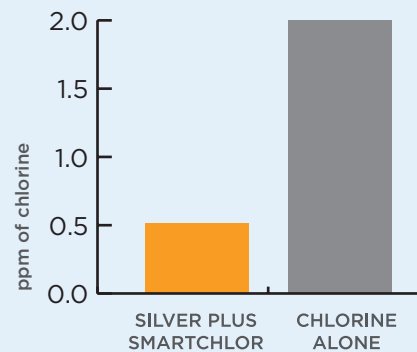

## SmartChlor<sup>®</sup> Out Indicator

If lighter, check to see if the Cartridge is empty.

\*New Improved FROG @ease Test Strips with easy to read color on the "Out Indicator."

Other test strips will show Total Chlorine and Free Chlorine ranges that are different than the way FROG @ease works, which causes confusion.

**2** WAYS! Kills bacteria 2 ways

**75%** Up to 75% less chlorine\* with no frustrating yo-yo levels

 Shock only once a month

 Self-regulates for continuous crystal clear water

 Single color match for Easy Reading - exclusively with FROG @ease Test Strips

## FROG<sup>®</sup> Minerals Reduce Chlorine Use in FROG<sup>®</sup> @ease<sup>®</sup> Swim Spas & Hot Tubs up to 75%\*

Silver plus 0.5 - 1.0 ppm of SmartChlor is as effective as 2.0 ppm of chlorine alone.