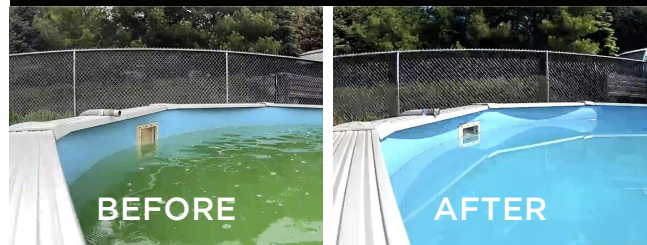

## Introducing FROG Algae Blocker 4Pro™

- **PROTECT** against black, yellow and green algae up to **6 MONTHS. KILL** yellow and green algae outbreaks
- Avoid over/underdosing – **1 Pod** per 10,000 gallons
- Forget lugging, measuring, spilling, staining, worrying
- Drop'n Go, with 4x Stain Guard™ Protection
- 90-Day Algae Protection Guarantee

### Murky, Green to Sparkling Clean

**PROTECTS ALL POOL SURFACES FROM STAINING**