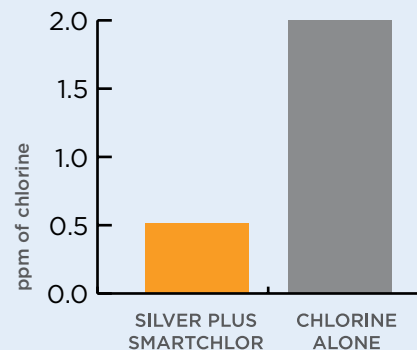

FROG® Minerals Reduce Chlorine Use in FROG® @ease® Swim Spas & Hot Tubs up to 75%*

Silver plus 0.5 - 1.0 ppm of SmartChlor is as effective as 2.0 ppm of chlorine alone.