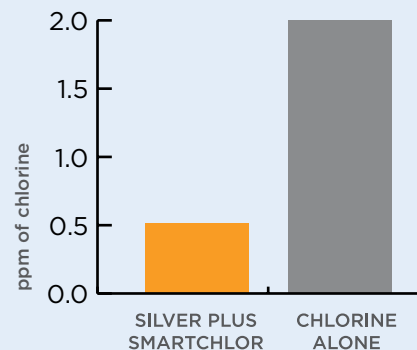

*New Improved FROG @ease Test Strips with easy to read color on the "Out Indicator."

Other test strips will show Total Chlorine and Free Chlorine ranges that are different than the way FROG @ease works, which causes confusion.

Shock only once a month

Self-regulates for continuous crystal clear water

Single color match for Easy Reading - exclusively with FROG @ease Test Strips

FROG[®] Minerals Reduce Chlorine Use in FROG[®] @ease[®] Swim Spas & Hot Tubs up to 75%*

Silver plus 0.5 - 1.0 ppm of SmartChlor is as effective as 2.0 ppm of chlorine alone.

2025 FROG® PRODUCT MINIMUM ADVERTISED PRICE (MAP)

Scan for 2025
FROG and FROG
Leap Product Catalog

Hot Tub & Swim Spa Product MAP