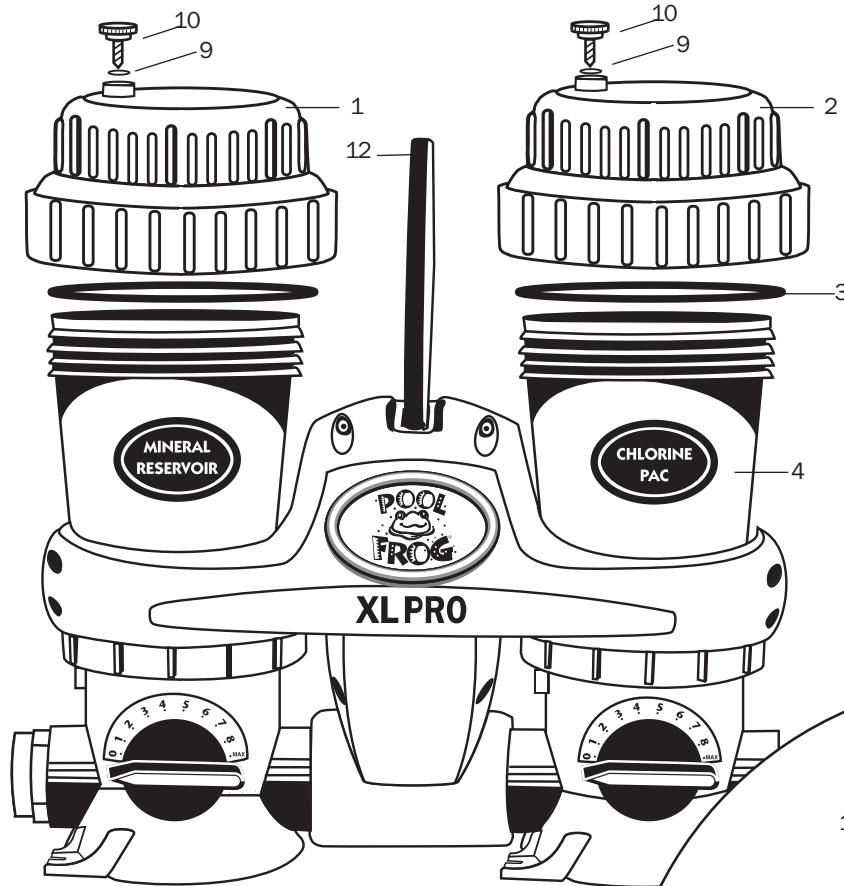

XL Pro DIAGRAM / PARTS LIST

REF. #	PART NO.	DESCRIPTION
1	01-22-9418	Chlorine Cycler Cap w/O-Ring
2	01-22-9417	Mineral Cycler Cap w/O-Ring
3	01-22-9920	Cap O-Ring
4	NA	Body
5	01-22-9480	Pressure Relief Valve
6, 7, 8	01-22-9440	Control Dial with O-Ring & Snap Ring
7 & 8	01-22-9450	Control Dial O-Ring Kit
9 & 10	01-22-9940	Knob with O-Ring
11	01-22-9490	2" Male Adapter
12	01-22-8870	Cap/Control Dial Tool
13	01-22-9971	Silicone Lubricant
14	01-22-4000	Pressure Gauge
15	01-22-9950	In Ground Tune-Up Kit

15
TUNE-UP KIT INCLUDES:
 Silicone Lubricant,
 Control Dial O-Ring Knob w/O-Ring,
 Cap O-Ring and Control Dial Snap Ring