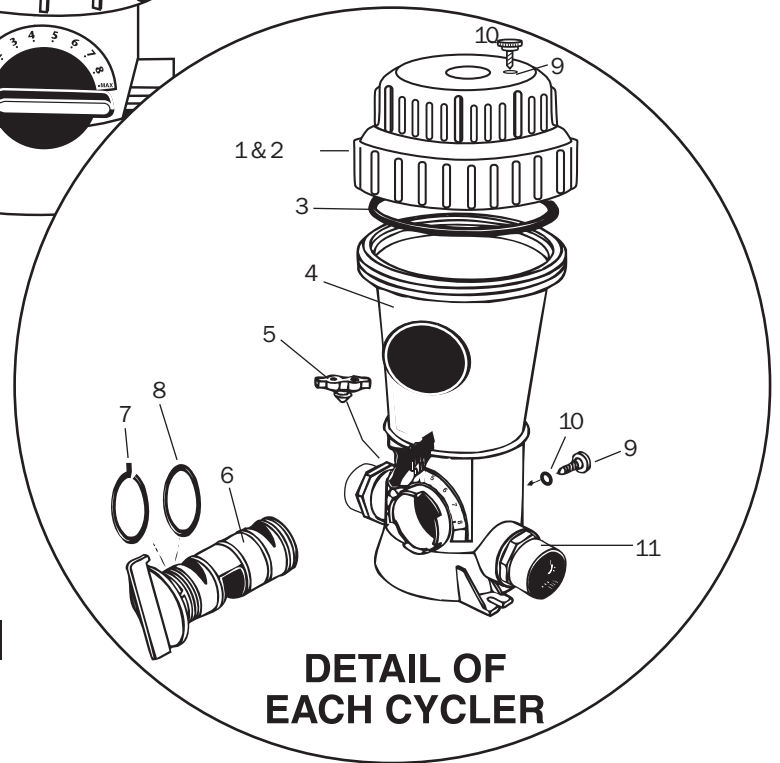

XL Pro DIAGRAM / PARTS LIST

REF. #	PART NO.	DESCRIPTION
1	01-22-9418	Chlorine Cycler Cap w/O-Ring
2	01-22-9417	Mineral Cycler Cap w/O-Ring
3	01-22-9920	Cap O-Ring
4	NA	Body
5	01-22-9480	Pressure Relief Valve
6, 7, 8	01-22-9440	Control Dial with O-Ring & Snap Ring
7 & 8	01-22-9450	Control Dial O-Ring Kit
9 & 10	01-22-9940	Knob with O-Ring
11	01-22-9490	2" Male Adapter
12	01-22-8870	Cap/Control Dial Tool
13	01-22-9971	Silicone Lubricant
14	01-22-4000	Pressure Gauge
15	01-22-9950	In Ground Tune-Up Kit

15
TUNE-UP KIT INCLUDES:
 Silicone Lubricant,
 Control Dial O-Ring Knob w/O-Ring,
 Cap O-Ring and Control Dial Snap Ring