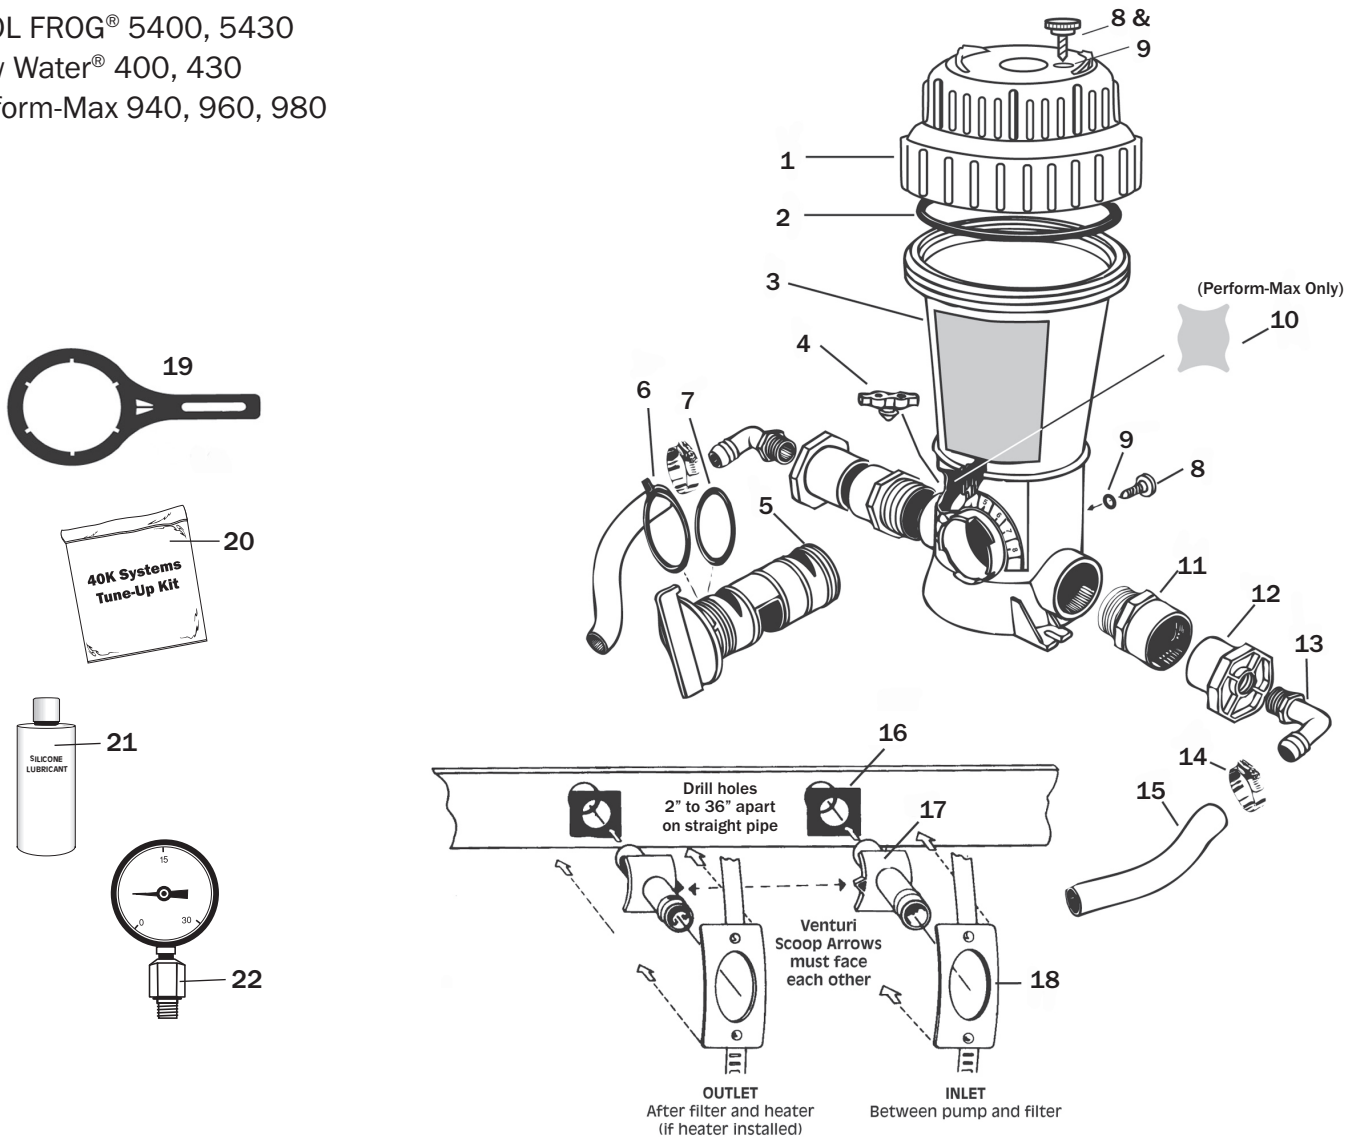

# 40K Systems DIAGRAM / PARTS LIST

POOL FROG® 5400, 5430  
 New Water® 400, 430  
 Perform-Max 940, 960, 980

REF #	PART #	DESCRIPTION
1 & 2	<b>01-22-9411</b> Perform-Max 940 Perform-Max 960 Off-Line Perform-Max 980	Cap w/O-Ring & Knob
	<b>01-22-9417</b> Pool Frog 5400 Pool Frog 5430 Off-Line	Cap w/O-Ring & Knob
	<b>01-22-9418</b> New Water 400 New Water 430 Off-Line	Cap w/O-Ring & Knob
2	<b>01-22-9926</b>	Cap O-Ring
3	N/A	Body
4	<b>01-22-9486</b>	Pressure Relief Valve
5, 6 & 7	<b>01-22-9446</b>	Control Dial Assembly
6 & 7	<b>01-22-9456</b>	Control Dial O-Ring Set
8 & 9	<b>01-22-9946</b>	Knob w/O-Ring

REF #	PART #	DESCRIPTION
10	<b>01-22-9666</b>	Screen (Perform-Max only)
11*	<b>01-22-9496</b>	2" Male Adapter
12*	<b>01-22-8626</b>	2" x 1/2" Bushing
13*	<b>01-22-7806</b>	1/2" 90° Elbow
14*	<b>01-22-7696</b>	Small Clamp
15*	<b>01-22-7700</b>	6' PVC Tubing (5/8" ID)
16*	<b>01-22-7856</b>	Scoop Gasket
17*	<b>01-22-7796</b>	Venturi Scoop
18*	<b>01-22-7916</b>	Scoop Clamp
19	<b>01-22-8870</b>	Cap/Control Dial Tool
20•	<b>01-22-9950</b>	In Ground Tune-Up Kit
21	<b>01-22-9971</b>	Silicone Lubricant
22	<b>01-22-4000</b>	Pressure Gauge

\* Parts for Off-line Cyclers 430, 960 and 5430

• TUNE-UP KIT INCLUDES:  
 Silicone Lubricant,  
 Control Dial O-Ring  
 Knob w/O-Ring,  
 Cap O-Ring and  
 Control Dial Snap Ring

Discontinued Systems  
 600, 630, 5600,  
 5630, 6425 and  
 6440 also use  
 these parts.